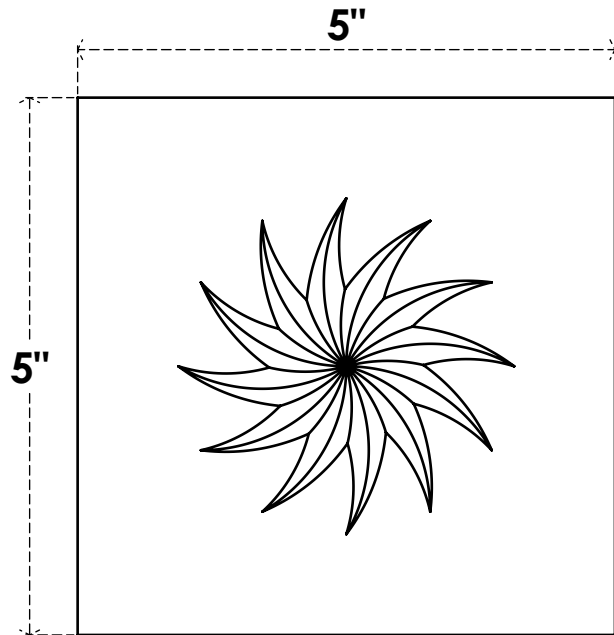

ROSP050X050X075SDG12

5"W X 5"H X 3/4"P STANDARD SEDGWICK SPIRAL ROSETTE WITH SQUARE EDGE, ARCHITECTURAL GRADE PVC

FRONT

SIDE

EKENA MILLWORK
2300 WEST MAIN ST.
CLARKSVILLE, TX 75426
TOLL FREE: 866-607-0453
WWW.EKENAMILLWORK.COM