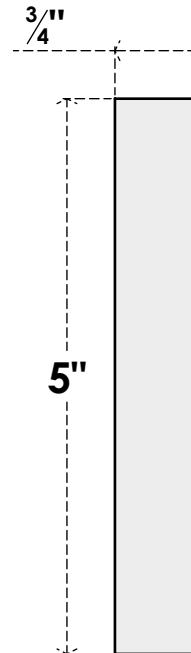

ROSP050X050X075SDG12

5"W X 5"H X 3/4"P STANDARD SEDGWICK SPIRAL ROSETTE WITH SQUARE EDGE, ARCHITECTURAL GRADE PVC

FRONT

SIDE

EKENA MILLWORK
2300 WEST MAIN ST.
CLARKSVILLE, TX 75426
TOLL FREE: 866-607-0453
WWW.EKENAMILLWORK.COM

NOTES

1. INSTALLATION TO BE COMPLETED IN ACCORDANCE WITH MANUFACTURER'S SPECIFICATIONS.
2. DRAWING MAY NOT BE TO SCALE
3. THIS DRAWING IS INTENDED FOR DESIGN AND PLANNING PURPOSES ONLY.
4. ALL INFORMATION CONTAINED HEREIN WAS CURRENT AT THE TIME OF DEVELOPMENT BUT MUST BE REVIEWED AND APPROVED BY THE PRODUCT MANUFACTURER TO BE CONSIDERED ACCURATE.
5. ARCHITECTURAL GRADE PVC PRODUCTS ARE MADE FROM EXPANDED CELLULAR PVC AND COME NATURALLY WHITE BUT MAY BE PAINTED